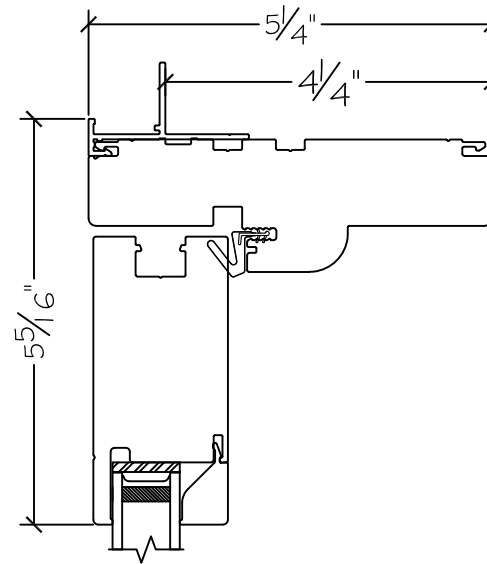

Project:	File name: 3750 Swing Door Section View - Outswing SL-DD HL-SL 1 inch Nail-fin	Date: 20200623
Notes:	Layout: Horizontal Section View	Drawn by: J Johnson

French Door Hinge

Exterior

Interior

Outswing

450 Delta Ave
Brea, Ca 92821
(714) 385-1202

Project:

File name: 3750 Swing Door Section View - Outswing SL-DD HL-SL 1 inch Nail-fin

Date: 20180828

Notes:

Layout: Vertical Section View

Drawn by: J Johnson