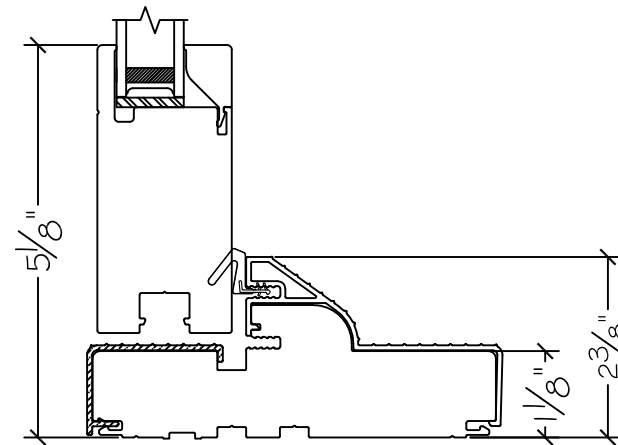

Project:	File name: 3750 Swing Door Section View - Outswing SL-DD HL-SL 1 inch Nail-fin	Date: 20200623
Notes:	Layout: Horizontal Section View	Drawn by: J Johnson

French Door Hinge

Exterior

Interior

Outswing

450 Delta Ave
Brea, Ca 92821
(714) 385-1202

Project:

File name: 3750 Swing Door Section View - Outswing SL-DD HL-SL 1 inch Nail-fin

Date: 20180828

Notes:

Layout: Vertical Section View

Drawn by: J Johnson