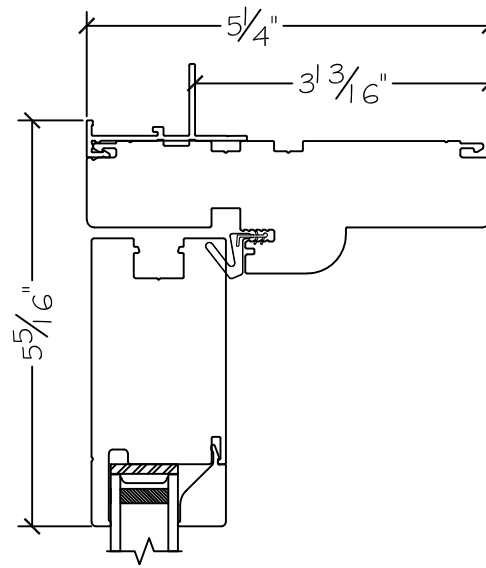

Project:	File name: 3750 Swing Door Section View - Outswing SL-DD HL-SL 1.375 inch Nail-fin	Date: 20180829
Notes:	Layout: Horizontal Section View	Drawn by: J Johnson

French Door Hinge

Exterior

Interior

Outswing

Project:	File name: 3750 Swing Door Section View - Outswing SL-DD HL-SL 1.375 inch Nail-fin	Date: 20180829
Notes:	Layout: Vertical Section View	Drawn by: J Johnson