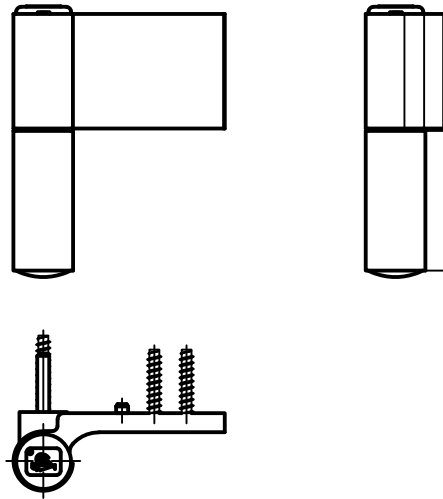

Project:	File name: 3750 Swing Door Section View - Outswing SL-DD HL-SL 1.375 inch Nail-fin	Date: 20180829
Notes:	Layout: Horizontal Section View	Drawn by: J Johnson

French Door Hinge

Exterior

Interior

Outswing

Project:	File name: 3750 Swing Door Section View - Outswing SL-DD HL-SL 1.375 inch Nail-fin	Date: 20180829
Notes:	Layout: Vertical Section View	Drawn by: J Johnson