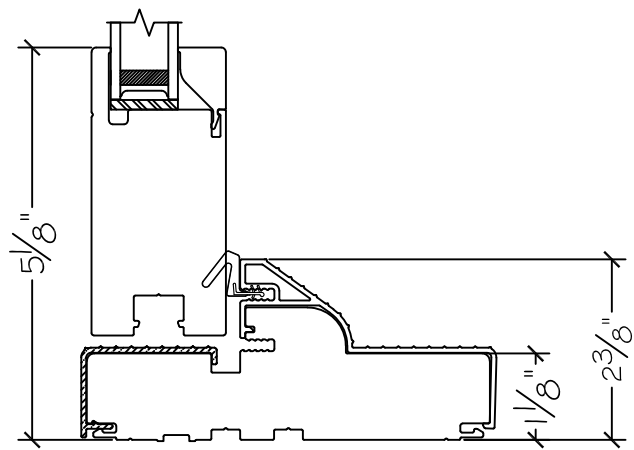

Project:	File name: 3750 Swing Door Section View - Outswing SL-DD HL-SL 1.375 inch Nail-fin	Date: 20180829
Notes:	Layout: Horizontal Section View	Drawn by: J Johnson

French Door Hinge

Exterior

Interior

Outswing

Project:	File name: 3750 Swing Door Section View - Outswing SL-DD HL-SL 1.375 inch Nail-fin	Date: 20180829
Notes:	Layout: Vertical Section View	Drawn by: J Johnson