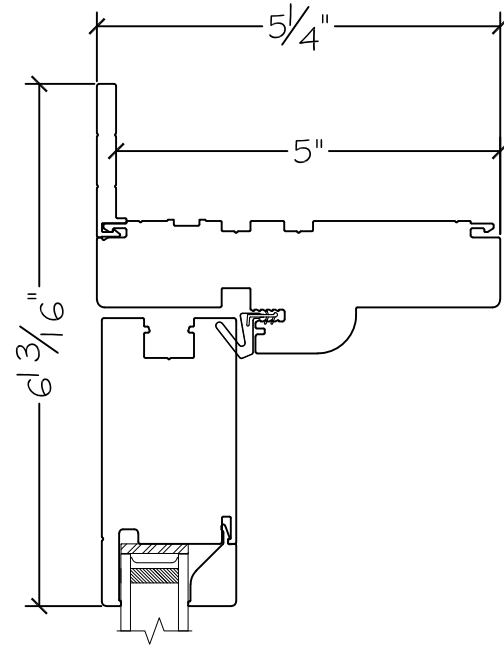

Project:	File name: 3750 Swing Door Section View - Outswing SL-DD HL-SL Retro Fin	Date: 20220816
Notes:	Layout: Horizontal Section View	Drawn by: J Johnson

French Door Hinge

Exterior

Interior

Outswing

450 Delta Ave
Brea, Ca 92821
(714) 385-1202

Project:	File name: 3750 Swing Door Section View - Outswing SL-DD HL-SL Retro Fin	Date: 20220816
Notes:	Layout: Vertical Section View	Drawn by: J Johnson