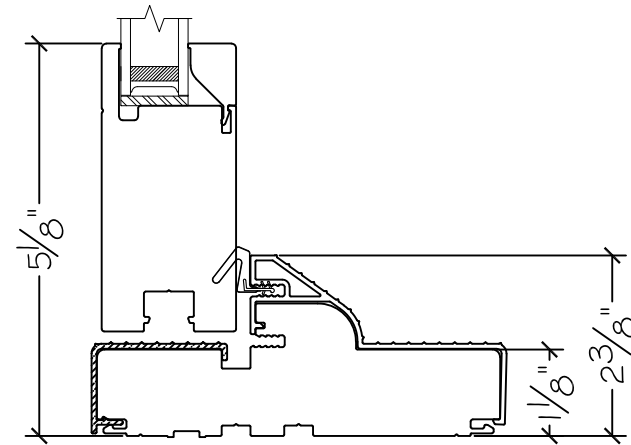

Project:	File name: 3750 Swing Door Section View - Outswing SL-DD HL-SL Retro Fin	Date: 20220816
Notes:	Layout: Horizontal Section View	Drawn by: J Johnson

French Door Hinge

Exterior

Interior

Outswing

450 Delta Ave
Brea, Ca 92821
(714) 385-1202

Project:	File name: 3750 Swing Door Section View - Outswing SL-DD HL-SL Retro Fin	Date: 20220816
Notes:	Layout: Vertical Section View	Drawn by: J Johnson