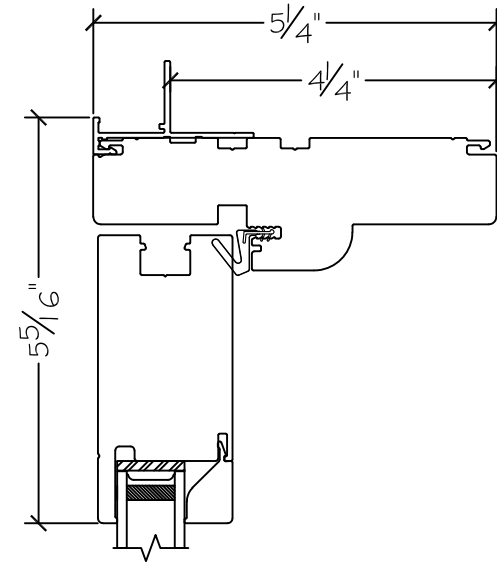

French Door Hinge

Exterior

Interior