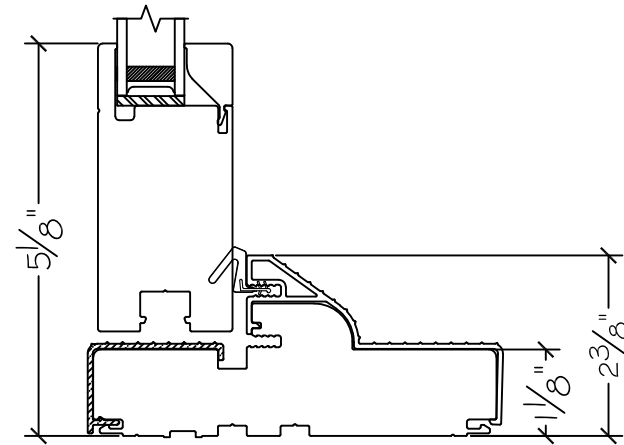

Outswing

450 Delta Ave
Brea, Ca 92821
(714) 385-1202

Notice: This document contains information proprietary to and is protected by copyright of Win-Dor Inc. and shall not be copied, disclosed to others, or used for any purpose other than that for which it is given, without the written permission of Win-Dor Inc.

Project:	File name: 3750 Swing Door Section View - Outswing 5L-DD HR 1 inch Nail-fin	Date: 20180827
Notes:	Layout: Vertical Section View	Drawn by: J Johnson