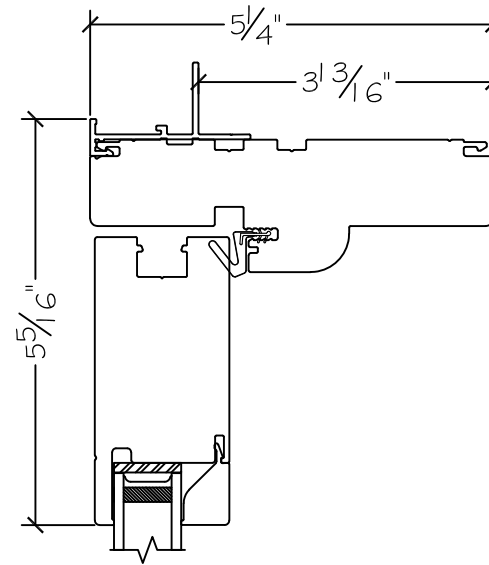

Project:	File name: 3750 Swing Door Section View - Outswing SL-DD HR 1.375 inch Nail-fin	Date: 20180905
Notes:	Layout: Horizontal Section View	Drawn by: J Johnson

French Door Hinge

Exterior

Outswing

Interior

Project:	File name: 3750 Swing Door Section View - Outswing SL-DD HR 1.375 inch Nail-fin	Date: 20180905
Notes:	Layout: Vertical Section View	Drawn by: J Johnson