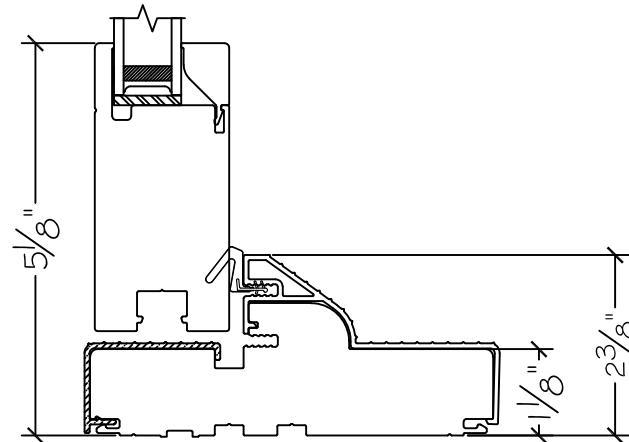

Project:	File name: 3750 Swing Door Section View - Outswing SL-DD HR 1.375 inch Nail-fin	Date: 20180905
Notes:	Layout: Horizontal Section View	Drawn by: J Johnson

French Door Hinge

Exterior

Outswing

Interior

Project:	File name: 3750 Swing Door Section View - Outswing SL-DD HR 1.375 inch Nail-fin	Date: 20180905
Notes:	Layout: Vertical Section View	Drawn by: J Johnson