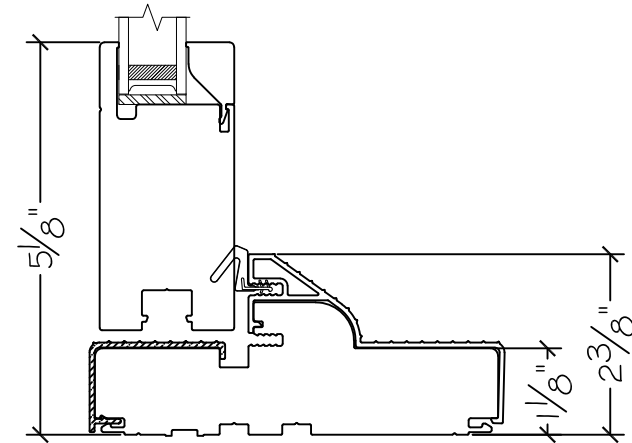

Project:	File name: 3750 Swing Door Section View - Outswing SL-DD HR Retro Fin	Date: 20220816
Notes:	Layout: Horizontal Section View	Drawn by: J Johnson

French Door Hinge

Exterior

Interior

Outswing

Notice: This document contains information proprietary to and is protected by copyright of Win-Dor Inc. and shall not be copied, disclosed to others, or used for any purpose other than that for which it is given, without the written permission of Win-Dor Inc.

450 Delta Ave
Brea, Ca 92821
(714) 385-1202

Project:

File name: 3750 Swing Door Section View - Outswing SL-DD HR Retro Fin

Date: 20220816

Notes:

Layout: Vertical Section View

Drawn by: J Johnson