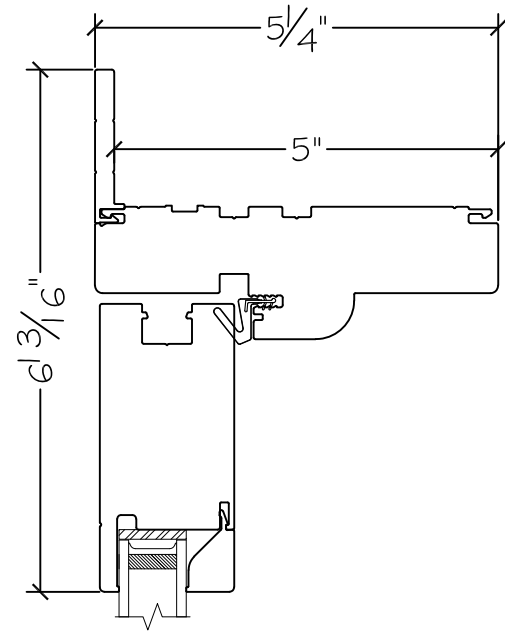

Project:	File name: 3750 Swing Door Section View - Outswing SL-DD HR Retro Fin	Date: 20220816
Notes:	Layout: Horizontal Section View	Drawn by: J Johnson

French Door Hinge

Exterior

Interior

Outswing

Notice: This document contains information proprietary to and is protected by copyright of Win-Dor Inc. and shall not be copied, disclosed to others, or used for any purpose other than that for which it is given, without the written permission of Win-Dor Inc.

450 Delta Ave
Brea, Ca 92821
(714) 385-1202

Project:

File name: 3750 Swing Door Section View - Outswing SL-DD HR Retro Fin

Date: 20220816

Notes:

Layout: Vertical Section View

Drawn by: J Johnson