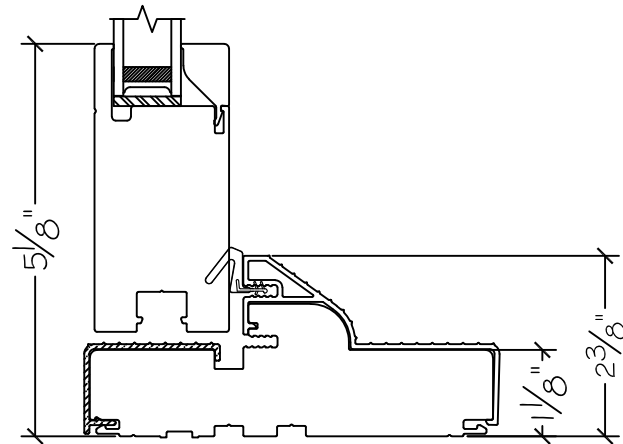

Outswing

Notice: This document contains information proprietary to and is protected by copyright of Win-Dor Inc. and shall not be copied, disclosed to others, or used for any purpose other than that for which it is given, without the written permission of Win-Dor Inc.

450 Delta Ave
Brea, Ca 92821
(714) 385-1202

Project:

File name: 3750 Swing Door Section View - Outswing SL-DD HR-SL 1 inch Nail-fin

Date: 20180828

Notes:

Layout: Vertical Section View

Drawn by: J Johnson