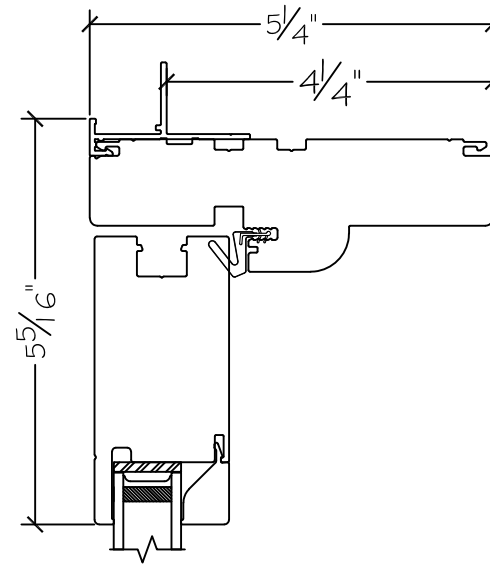

Interior

French Door Hinge

Exterior