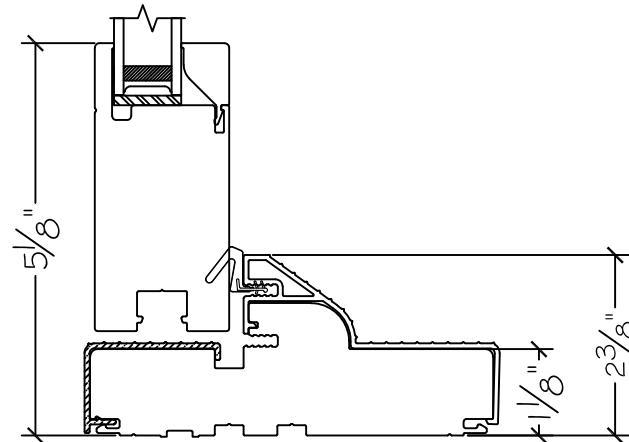

Outswing

450 Delta Ave
Brea, Ca 92821
(714) 385-1202

Notice: This document contains information proprietary to and is protected by copyright of Win-Dor Inc. and shall not be copied, disclosed to others, or used for any purpose other than that for which it is given, without the written permission of Win-Dor Inc.

Project:

File name: 3750 Swing Door Section View - Outswing SL-DD HR-SL 1.375 inch Nail-fin

Date: 20181127

Notes:

Layout: Vertical Section View

Drawn by: J Johnson