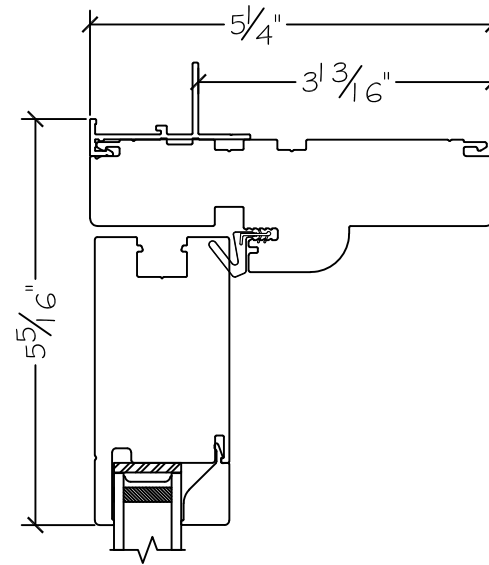

Interior

French Door Hinge

Exterior