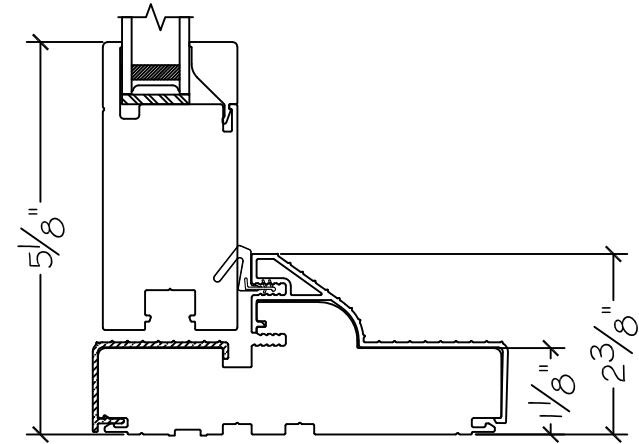

Outswing

450 Delta Ave
Brea, Ca 92821
(714) 385-1202

www.windorsystems.com

Notice: This document contains information proprietary to and is protected by copyright of Win-Dor Inc. and shall not be copied, disclosed to others, or used for any purpose other than that for which it is given, without the written permission of Win-Dor Inc.

Project:	File name: 3750 Swing Door Section View - Outswing SL-DD HR-SL Retro Fin	Date: 20220816
Notes:	Layout: Vertical Section View	Drawn by: J Johnson