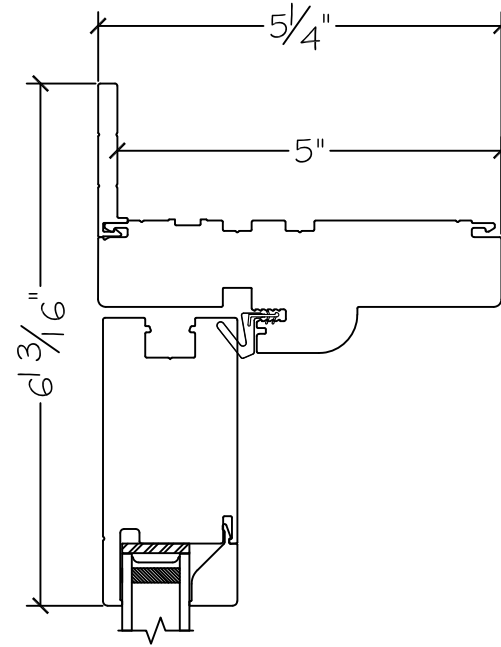

French Door Hinge

Exterior

Interior