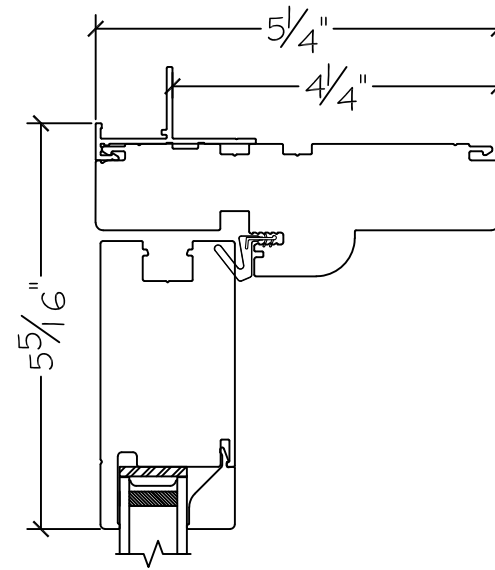

French Door Hinge

Exterior

Interior