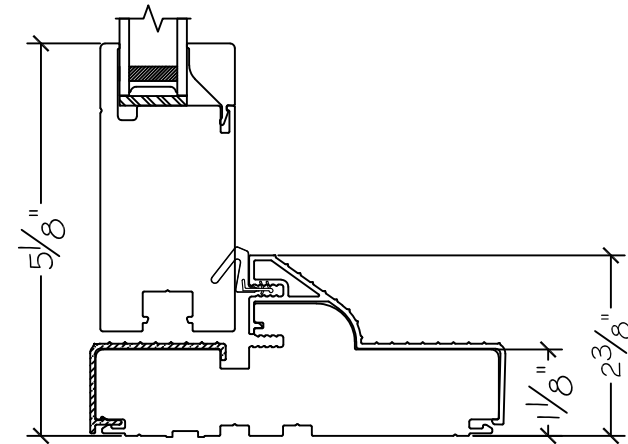

Outswing

Notice: This document contains information proprietary to and is protected by copyright of Win-Dor Inc. and shall not be copied, disclosed to others, or used for any purpose other than that for which it is given, without the written permission of Win-Dor Inc.

450 Delta Ave
Brea, Ca 92821
(714) 385-1202

Project:	File name: 3750 Swing Door Section View - Outswing SL-HL 1 inch Nail-fin	Date: 20181002
Notes:	Layout: Vertical Section View	Drawn by: J Johnson