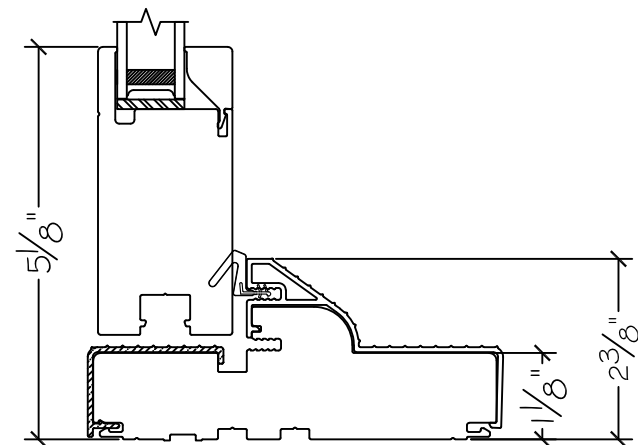

Outswing

Notice: This document contains information proprietary to and is protected by copyright of Win-Dor Inc. and shall not be copied, disclosed to others, or used for any purpose other than that for which it is given, without the written permission of Win-Dor Inc.

450 Delta Ave
Brea, Ca 92821
(714) 385-1202

Project:

File name: 3750 Swing Door Section View - Outswing SL-HL 1.375 inch Nail-fin

Date: 20190506

Notes:

Layout: Vertical Section View

Drawn by: J Johnson