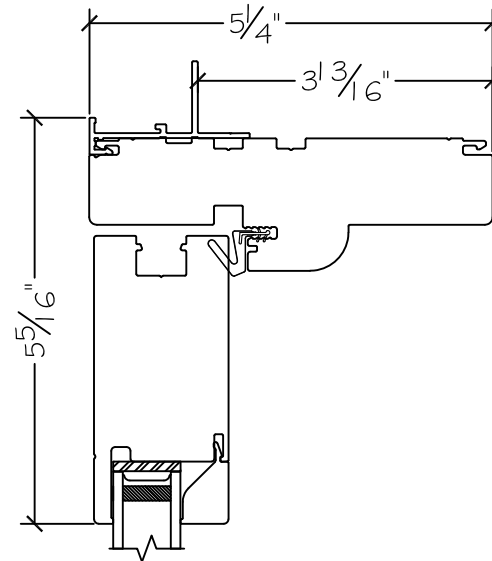

French Door Hinge

Exterior

Interior