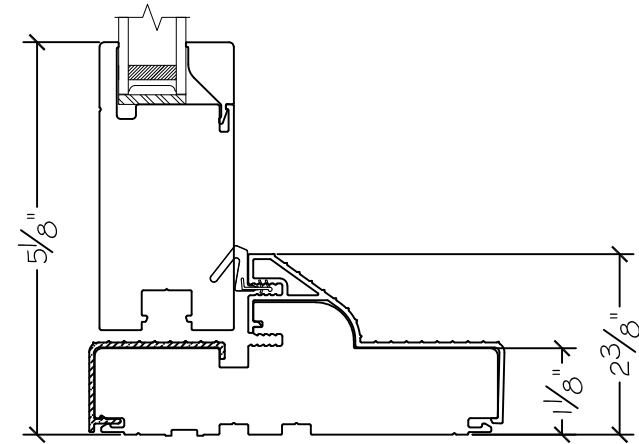

Outswing

Notice: This document contains information proprietary to and is protected by copyright of Win-Dor Inc. and shall not be copied, disclosed to others, or used for any purpose other than that for which it is given, without the written permission of Win-Dor Inc.

WINDOR
www.windorsystems.com

450 Delta Ave
Brea, Ca 92821
(714) 385-1202

Project:

File name: 3750 Swing Door Section View - Outswing SL-HL Retro Fin

Date: 20220816

Notes:

Layout: Vertical Section View

Drawn by: J Johnson