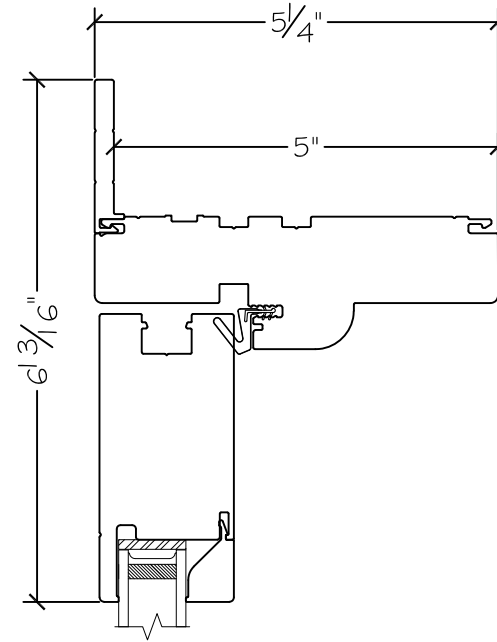

French Door Hinge

Exterior

Interior