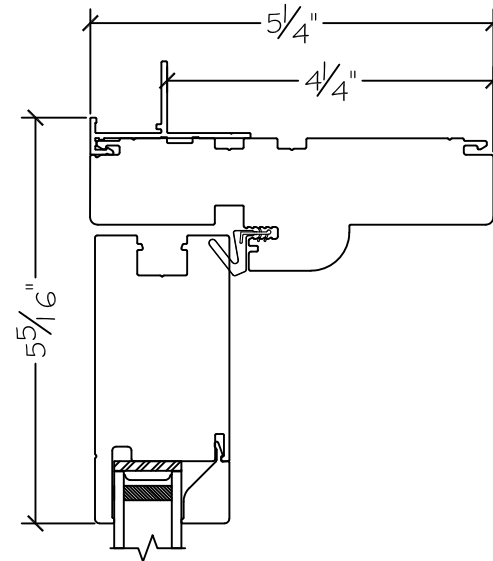

Exterior

Interior