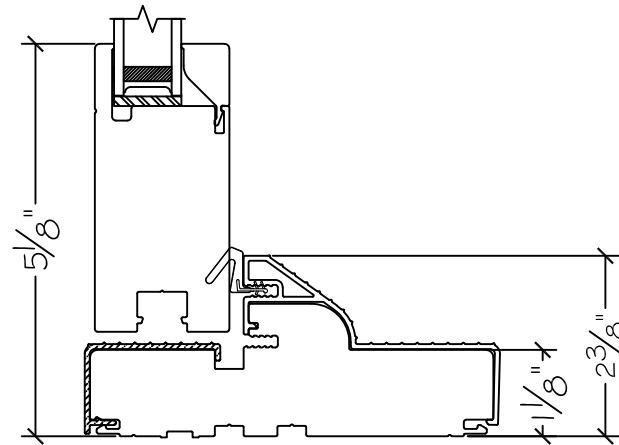

Outswing

Notice: This document contains information proprietary to and is protected by copyright of Win-Dor Inc. and shall not be copied, disclosed to others, or used for any purpose other than that for which it is given, without the written permission of Win-Dor Inc.

450 Delta Ave
Brea, Ca 92821
(714) 385-1202

www.windorsystems.com

Project:

File name: 3750 Swing Door Section View - Outswing SL-HL-SL 1 inch Nail-fin

Date: 20180828

Notes:

Layout: Vertical Section View

Drawn by: J Johnson