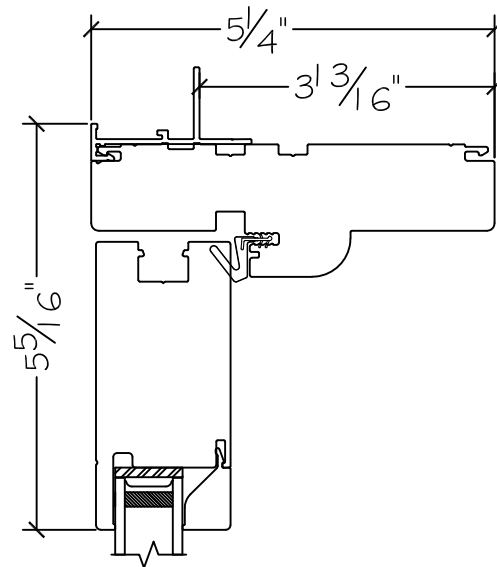

French Door Hinge

Exterior

Interior