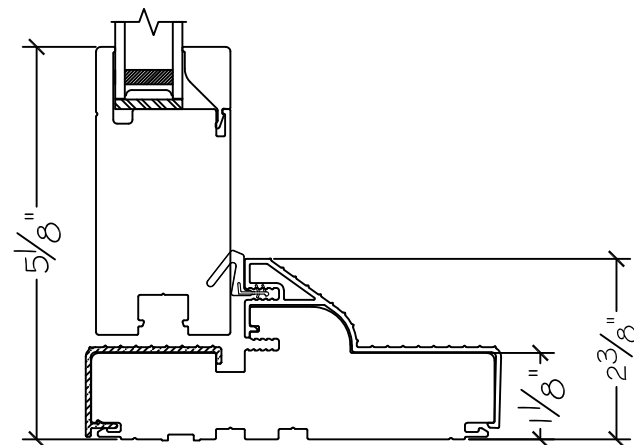

Outswing

450 Delta Ave
Brea, Ca 92821
(714) 385-1202

Notice: This document contains information proprietary to and is protected by copyright of Win-Dor Inc. and shall not be copied, disclosed to others, or used for any purpose other than that for which it is given, without the written permission of Win-Dor Inc.

Project:	File name: 3750 Swing Door Section View - Outswing SL-HL-SL 1.375 inch Nail-fin	Date: 20180829
Notes:	Layout: Vertical Section View	Drawn by: J Johnson