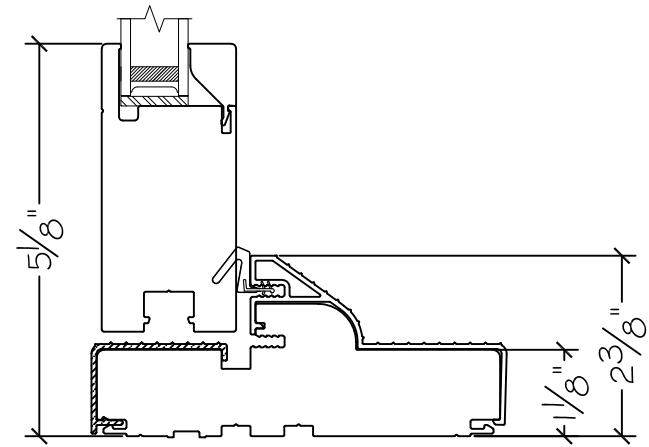

Outswing

Notice: This document contains information proprietary to and is protected by copyright of Win-Dor Inc. and shall not be copied, disclosed to others, or used for any purpose other than that for which it is given, without the written permission of Win-Dor Inc.

450 Delta Ave
Brea, Ca 92821
(714) 385-1202

Project:	File name: 3750 Swing Door Section View - Outswing SL-HL-SL Retro Fin	Date: 20220816
Notes:	Layout: Vertical Section View	Drawn by: J Johnson