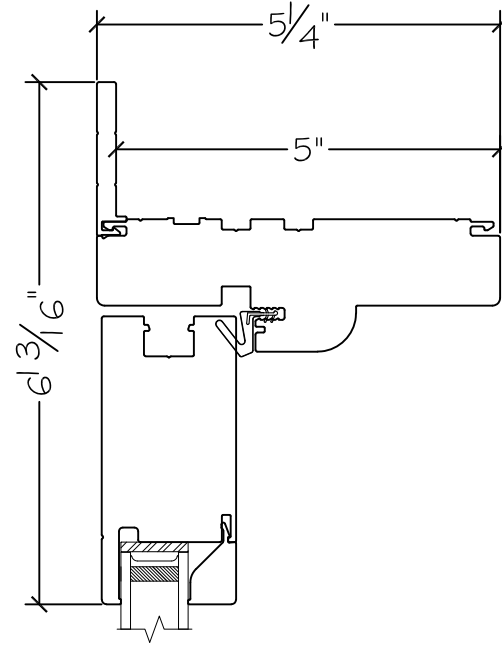

450 Delta Ave
 Brea, Ca 92821
 (714) 385-1202

Project:	File name: 3750 Swing Door Section View - Outswing SL-HL-SL Retro Fin	Date: 20220816
Notes:	Layout: Horizontal Section View	Drawn by: J Johnson

French Door Hinge

450 Delta Ave
Brea, Ca 92821
(714) 385-1202

Project:	File name: 3750 Swing Door Section View - Outswing SL-HL-SL Retro Fin	Date: 20220816
Notes:	Layout: Vertical Section View	Drawn by: J Johnson