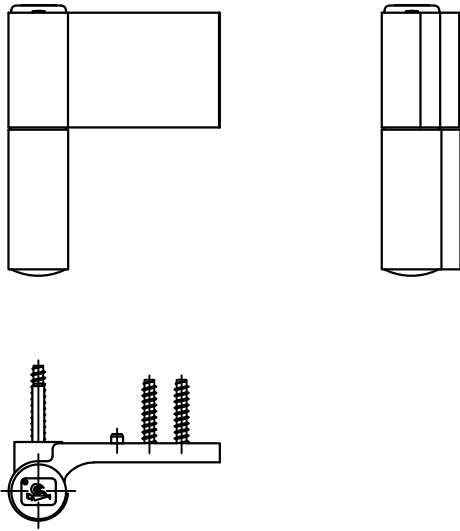

450 Delta Ave
 Brea, Ca 92821
 (714) 385-1202

Project:	File name: 3750 Swing Door Section View - Outswing SL-HL-SL Retro Fin	Date: 20220816
Notes:	Layout: Horizontal Section View	Drawn by: J Johnson

French Door Hinge

450 Delta Ave
Brea, Ca 92821
(714) 385-1202

Project:	File name: 3750 Swing Door Section View - Outswing SL-HL-SL Retro Fin	Date: 20220816
Notes:	Layout: Vertical Section View	Drawn by: J Johnson