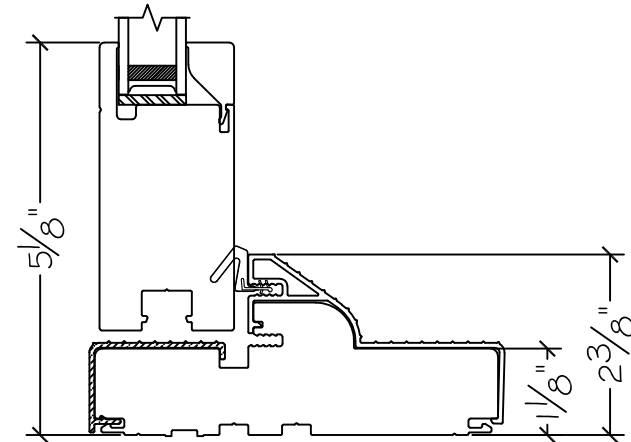

Project:	File name: 3750 Swing Door Section View - Outswing SL-HR 1 inch Nail-fin	Date: 20180905
Notes:	Layout: Horizontal Section View	Drawn by: J Johnson

French Door Hinge

Exterior

Interior

Outswing

450 Delta Ave
Brea, Ca 92821
(714) 385-1202