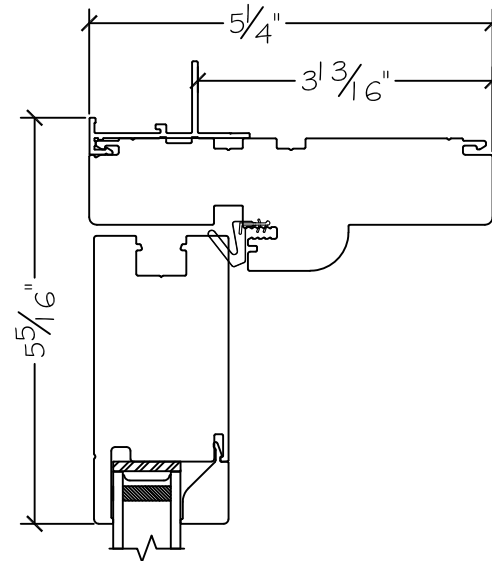

WINDOR
www.windorsystems.com

450 Delta Ave
Brea, Ca 92821
(714) 385-1202

Project: File name: 3750 Swing Door Section View - Outswing SL-HR 1.375 inch Nail-fin

Date: 20180829

Notes: Layout: Horizontal Section View

Drawn by: J Johnson

French Door Hinge

Exterior

Interior

Outswing

Project:	File name: 3750 Swing Door Section View - Outswing SL-HR 1.375 inch Nail-fin	Date: 20180829
Notes:	Layout: Vertical Section View	Drawn by: J Johnson