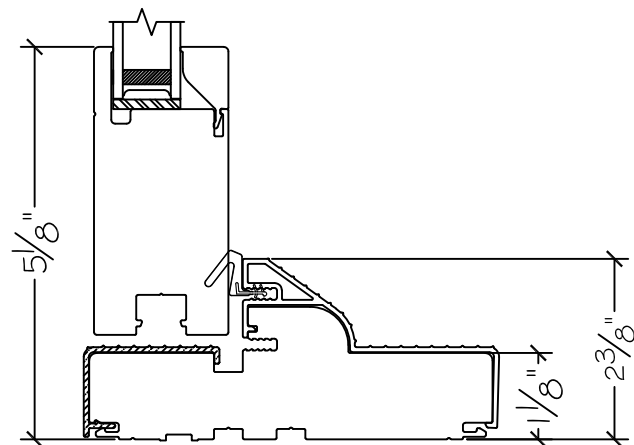

WINDOR
www.windorsystems.com

450 Delta Ave
Brea, Ca 92821
(714) 385-1202

Project: File name: 3750 Swing Door Section View - Outswing SL-HR 1.375 inch Nail-fin

Date: 20180829

Notes: Layout: Horizontal Section View

Drawn by: J Johnson

French Door Hinge

Exterior

Interior

Outswing

Project:	File name: 3750 Swing Door Section View - Outswing SL-HR 1.375 inch Nail-fin	Date: 20180829
Notes:	Layout: Vertical Section View	Drawn by: J Johnson