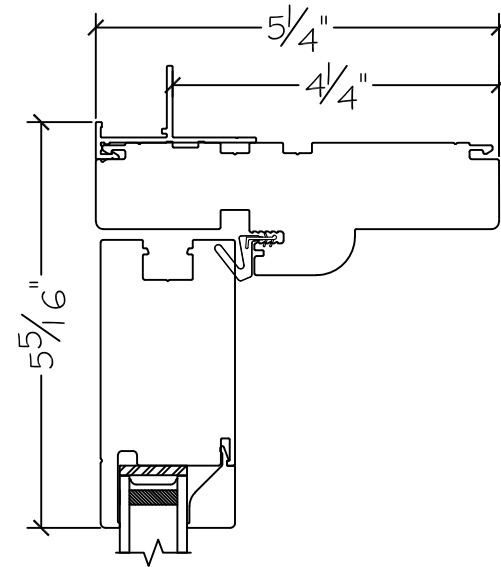

French Door Hinge

Exterior

Interior