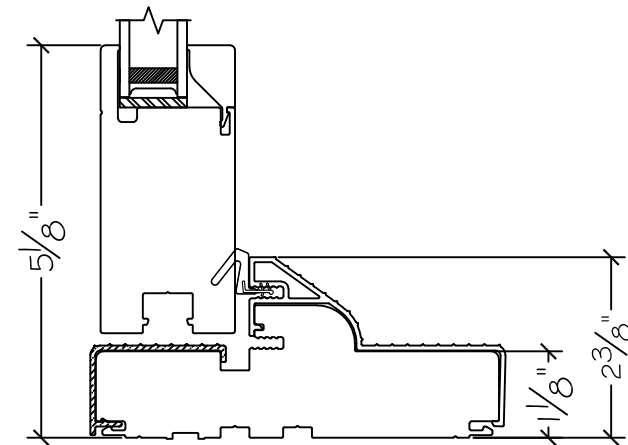

Outswing

Notice: This document contains information proprietary to and is protected by copyright of Win-Dor Inc. and shall not be copied, disclosed to others, or used for any purpose other than that for which it is given, without the written permission of Win-Dor Inc.

450 Delta Ave
Brea, Ca 92821
(714) 385-1202

Project:	File name: 3750 Swing Door Section View - Outswing SL-HR-SL 1 inch Nail-fin	Date: 20180905
Notes:	Layout: Vertical Section View	Drawn by: J Johnson