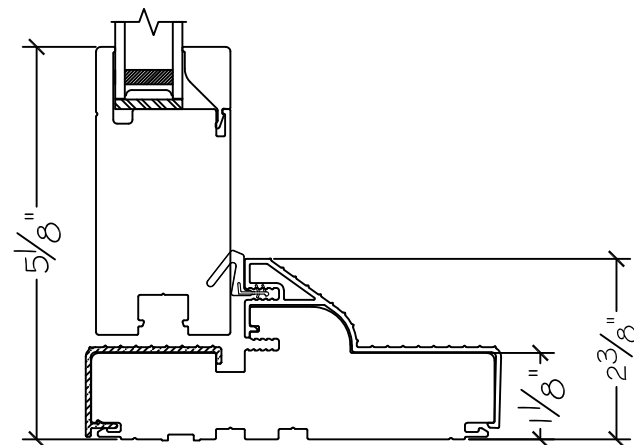

Outswing

450 Delta Ave
Brea, Ca 92821
(714) 385-1202

Notice: This document contains information proprietary to and is protected by copyright of Win-Dor Inc. and shall not be copied, disclosed to others, or used for any purpose other than that for which it is given, without the written permission of Win-Dor Inc.

Project:	File name: 3750 Swing Door Section View - Outswing SL-HR-SL 1.375 inch Nail-fin	Date: 20180905
Notes:	Layout: Vertical Section View	Drawn by: J Johnson