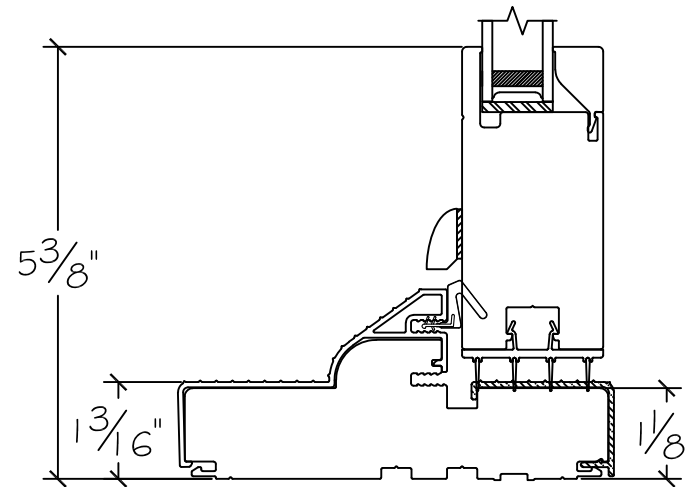

Inswing

450 Delta Ave
Brea, Ca 92821
(714) 385-1202

Notice: This document contains information proprietary to and is protected by copyright of Win-Dor Inc. and shall not be copied, disclosed to others, or used for any purpose other than that for which it is given, without the written permission of Win-Dor Inc.

Project:	File name: 3750 Swing Door Section View - Inswing HL 1.375 inch Nail-fin	Date: 20180917
Notes:	Layout: Vertical Section View	Drawn by: J Johnson