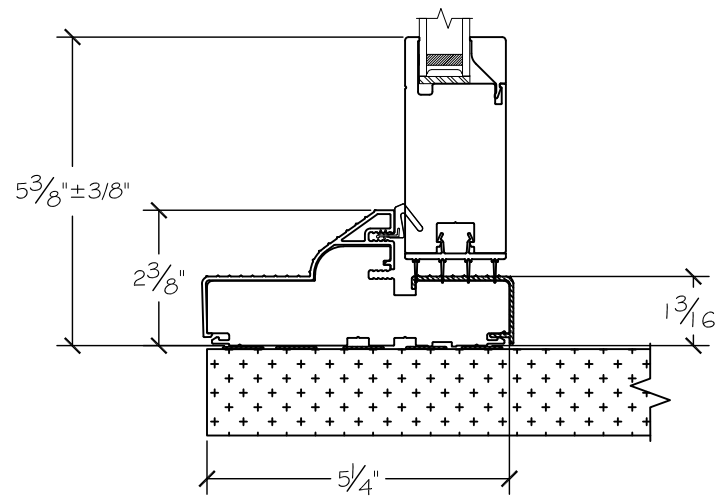

Exterior

Interior

Inswing

450 Delta Ave
 Brea, Ca 92821
 (714) 385-1202

Notice: This document contains information proprietary to and is protected by copyright of Win-Dor Inc. and shall not be copied, disclosed to others, or used for any purpose other than that for which it is given, without the written permission of Win-Dor Inc.

Project:	File name: 3750 Swing Door - Wall Detail - Inswing Block Frame	Date: 20220712
Notes:	Layout: 3750 Swing Door Inswing	Drawn by: D Deschner