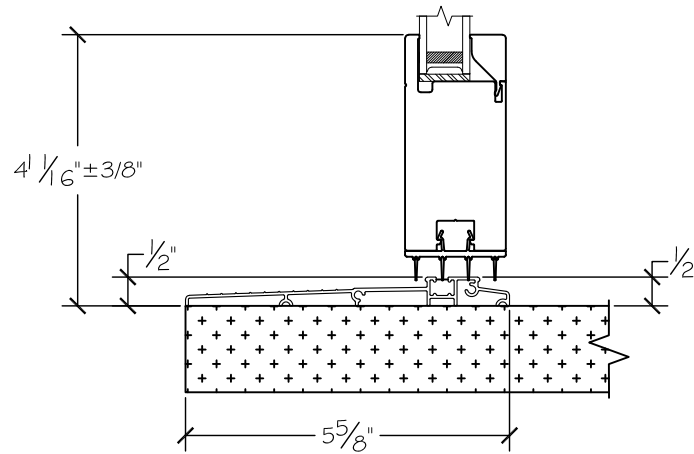

Exterior

Interior

Inswing

450 Delta Ave
 Brea, Ca 92821
 (714) 385-1202

Notice: This document contains information proprietary to and is protected by copyright of Win-Dor Inc. and shall not be copied, disclosed to others, or used for any purpose other than that for which it is given, without the written permission of Win-Dor Inc.

Project:	File name: 3750 Swing Door - Wall Detail - Inswing Block Frame - ADA Sill	Date: 20220712
Notes:	Layout: 3750 Swing Door Inswing	Drawn by: D Deschner