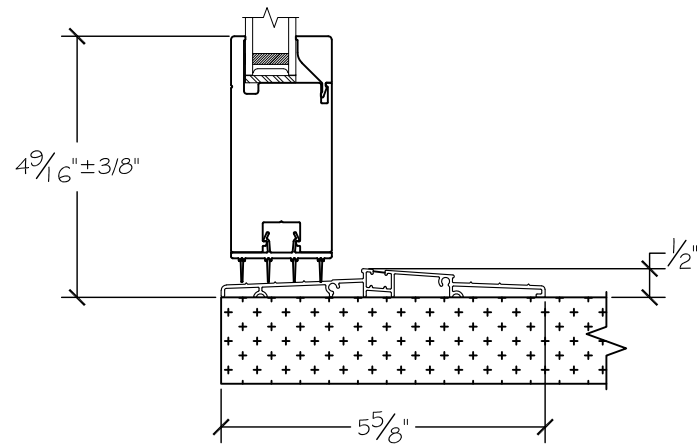

Outswing

450 Delta Ave
Brea, Ca 92821
(714) 385-1202

Notice: This document contains information proprietary to and is protected by copyright of Win-Dor Inc. and shall not be copied, disclosed to others, or used for any purpose other than that for which it is given, without the written permission of Win-Dor Inc.

Project:	File name: 3750 Swing Door - Wall Detail - Outswing Block Frame - ADA Sill	Date: 20220712
Notes:	Layout: 3750 Swing Door Outswing	Drawn by: D Deschner