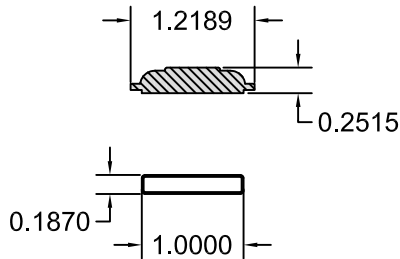

3750 Series Grid Profiles

GBG Flat

GBG Sculpted

**SDL 1" Flat
Simulated Divided Lite**

**SDL Sculptured
Simulated Divided Lite**

Shadow Bar

Shadow Bar