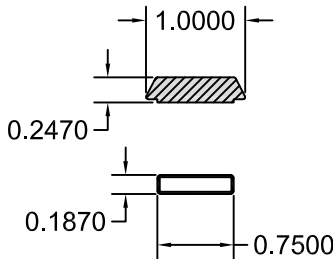

3750 Series Grid Profiles

GBG Flat

GBG Sculpted

**SDL 1" Flat
Simulated Divided Lite**

**SDL Sculptured
Simulated Divided Lite**

Shadow Bar

Shadow Bar