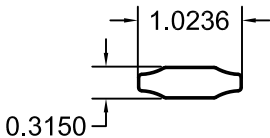

3750 Series Grid Profiles

GBG Flat

GBG Sculpted

**SDL 1" Flat
Simulated Divided Lite**

**SDL Sculptured
Simulated Divided Lite**

Shadow Bar

Shadow Bar