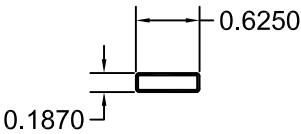

3750 Series Grid Profiles

GBG Flat

GBG Sculpted

**SDL 1" Flat
Simulated Divided Lite**

**SDL Sculptured
Simulated Divided Lite**

Shadow Bar

Shadow Bar