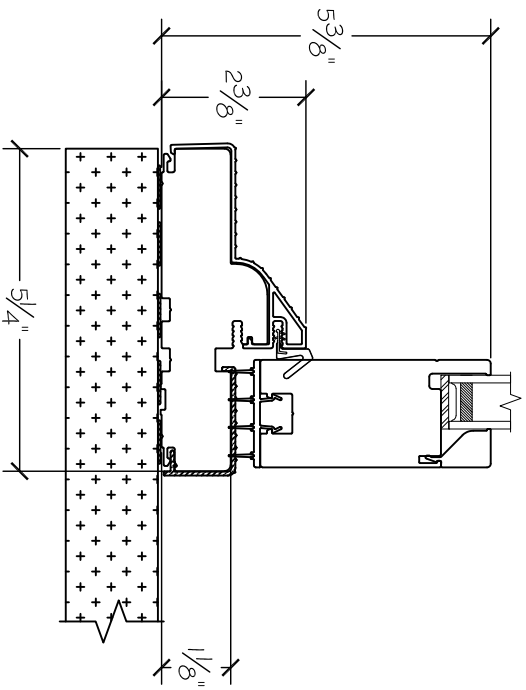

Exterior

Interior

Project:

File name: 3750 Swing Door - Wall Detail - Inswing Block Frame
 Layout: 3750 Swing Door Inswing

Date: 20220602
 Drawn by: D Deschner

Notice: This document contains information proprietary to and is protected by copyright of Win-Dor Inc. and shall not be copied, disclosed to others, or used for any purpose other than that for which it is given, without the written permission of Win-Dor Inc.