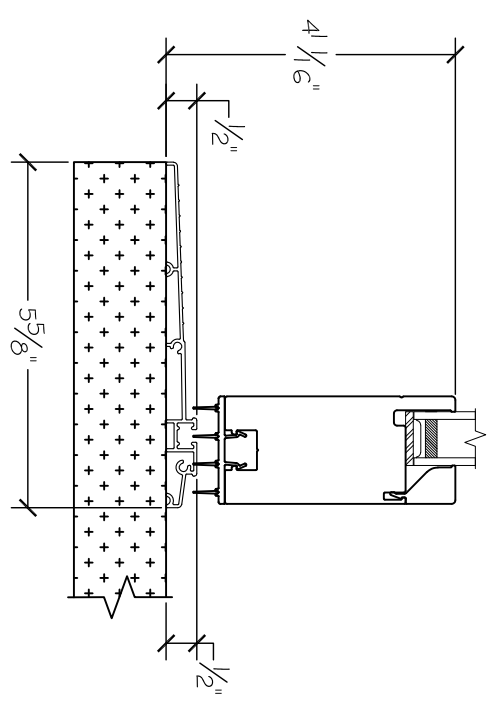

Exterior Interior

Project:
Notes:

File name: 3750 Swing Door - Wall Detail - Inswing Block Frame - ADA Sill
Layout: 3750 Swing Door Inswing - ADA Sill

Date: 20220602
Drawn by: D Deschner

Notice: This document contains information proprietary to and is protected by copyright of Win-Dor Inc. and shall not be copied, disclosed to others, or used for any purpose other than that for which it is given, without the written permission of Win-Dor Inc.