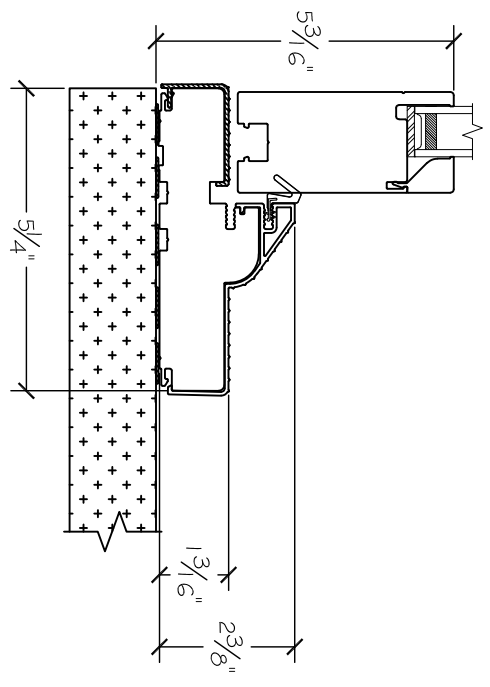

Outswing

Exterior Interior

Project:	File name: 3750 Swing Door - Wall Detail - Outswing Block Frame	Date: 20220602
Notes:	Layout: 3750 Swing Door Outswing	Drawn by: D Deschner

Notice: This document contains information proprietary to and is protected by copyright of Win-Dor Inc. and shall not be copied, disclosed to others, or used for any purpose other than that for which it is given, without the written permission of Win-Dor Inc.