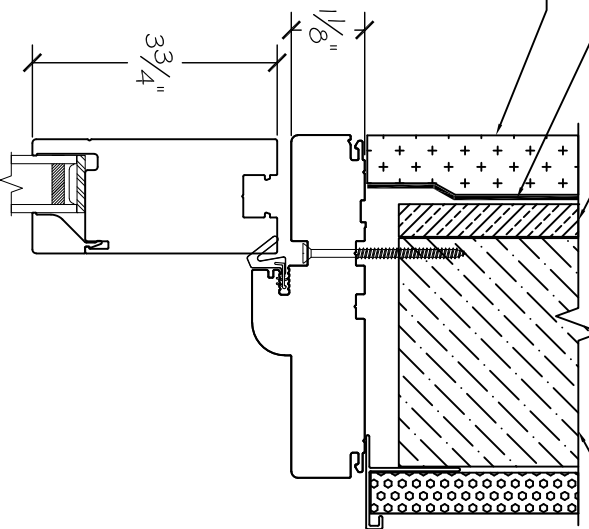

1/2" Sheating

Flashing

Exterior Substrate

2 x 4 Framing

Edge finish piece not provided by Windor

Project:  
Notes:

File name: 3750 Swing Door - Wall Detail - Outswing Block Frame - ADA Sill  
Layout: 3750 Swing Door Outswing