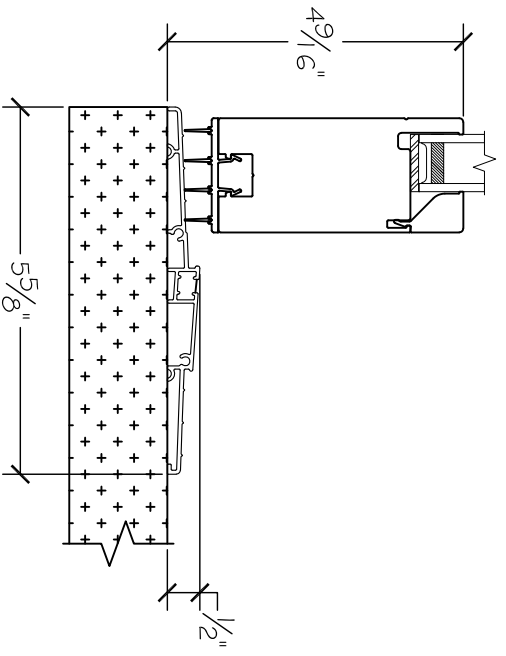

1/2" Sheating

Flashing

Exterior Substrate

2 x 4 Framing

Edge finish piece not provided by Windor

Project:  
Notes:

File name: 3750 Swing Door - Wall Detail - Outswing Block Frame - ADA Sill  
Layout: 3750 Swing Door Outswing