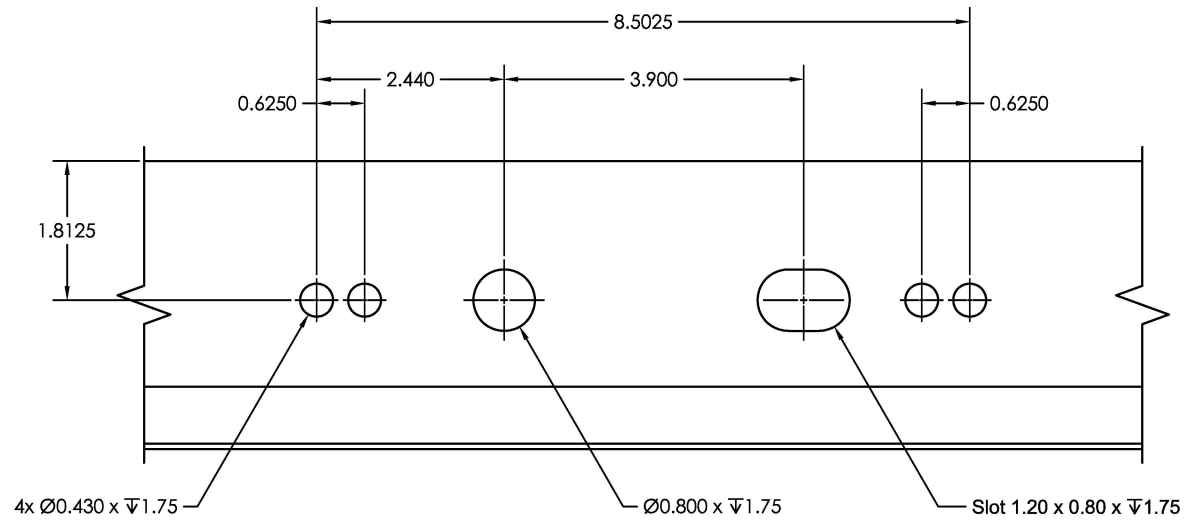

Exterior View

Notice: This document contains information proprietary to and is protected by copyright of Win-Dor Inc. and shall not be copied, disclosed to others, or used for any purpose other than that for which it is given, without the written permission of Win-Dor Inc.

450 Delta Ave
Brea, Ca 92821
(714) 385-1202

Project:	File name: EMTEK® Multi Point Trim/American/Configuration #4	Date: 20230516
Notes:		Drawn by: D Deschner