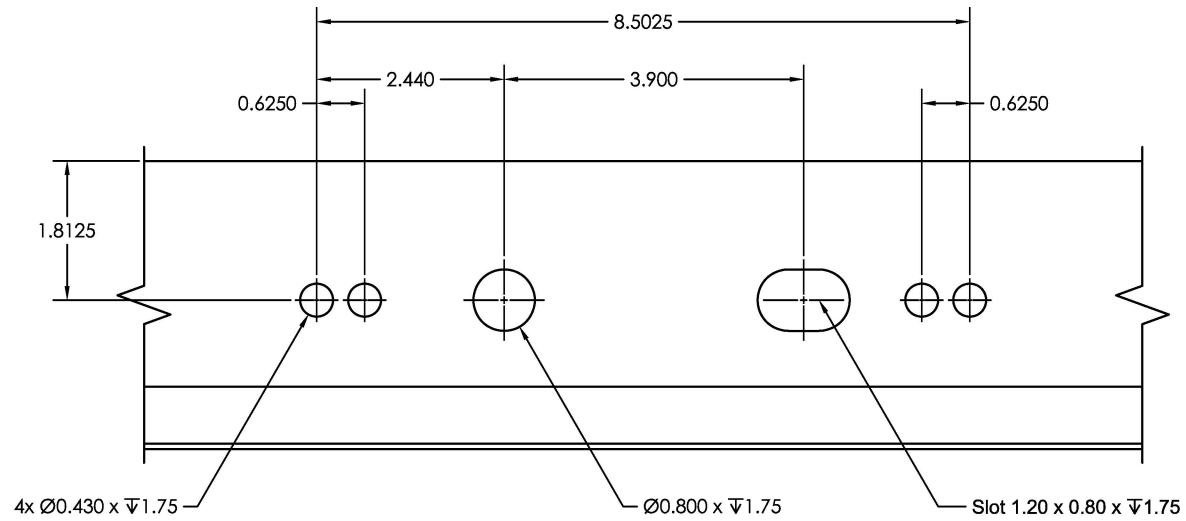

Groove View

Exterior View

450 Delta Ave
Brea, Ca 92821
(714) 385-1202

Notice: This document contains information proprietary to and is protected by copyright of Win-Dor Inc. and shall not be copied, disclosed to others, or used for any purpose other than that for which it is given, without the written permission of Win-Dor Inc.

Project:	File name: EMTEK Hole Placement	Date: 20221222
Notes:	Layout: 3750 Sash FD Outswing HL - Inswing R	Drawn by: D Deschner